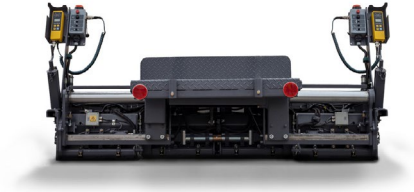

SCREEDS

V240V / TV

S/N	Service	Additional Info
D299000339	Gas hose kit	
D299000258	Screed plate kit	Hardox 400 (only for V-Screeds)
D255011500	Screed plate kit	Hardox 500 without Tamper Blades
D299000594	Screed plate kit	Hardox 500 with Tamper Blades