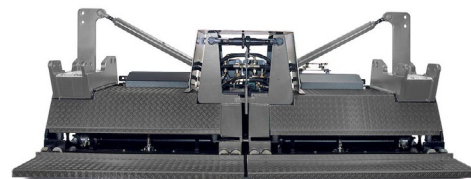

R300TV / TVE

S/N	Service	Additional Info
4812046588	Heating element kit	Main screed
4812046590	Heating element kit	AT-250 mm l.h. + r.h.
4812046592	Heating element kit	AT-500mm, l.h. + r.h.
4812046594	Heating element kit	AT-750mm, l.h. + r.h.
4812046596	Heating element kit	AT-1000mm, l.h. + r.h.
4812046599	Heating element kit	Hydraulic extendable
4729900170	Screed wear part kit	Without ignition, 1000 mm extension box
4729900171	Screed wear part kit	With 500 mm extension box
4729900172	Screed wear part kit	With 250 mm extension box
4729900173	Screed wear part kit	Hardox 400, basic screed
4729900174	Screed wear part kit	With electric ignition, 1000 mm extension box
4812046587	Screed wear part kit	
4812046589	Screed wear part kit	With 250 mm extension box
4812046591	Screed wear part kit	With 500 mm extension box
4812046593	Screed wear part kit	With 750 mm extension box
4812046595	Screed wear part kit	With 1000 mm extension box
4812046597	Screed wear part kit	Hydraulic extendable, left side - E-Screeds only
4812046598	Screed wear part kit	Hydraulic extendable, right side E-Screeds only
4812043580	Screed wear part kit	Hydraulic extendable, left side - Gas Screeds only
4812043581	Screed wear part kit	Hydraulic extendable, right side - Gas Screeds only
D299000326	Screed wear part kit	With 750 mm extension box
D299000414	Screed wear part kit	Hardox 400, basic screed
D299000436	Screed wear part kit	With electric ignition version PT100, 1000 mm extension box
D299000437	Screed wear part kit	Basic screed with electric ignition, PT100