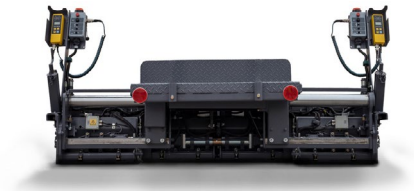

V240VE / TVE

S/N	Service	Additional Info
4812010539	Heating element kit	
4812010538	Heating element kit	Only for V-Screeds
D299000258	Screed plate kit	Hardox 400 (only for V-Screeds)
D255011500	Screed plate kit	Hardox 500 without Tamper Blades
D299000640	Screed plate kit	Hardox 500 with Tamper Blades
4812019508	Screed wear part kit complete	Hardox 500 - including screed plates,tamper bars+ wear stripes, heating elements - only for E-Screeds