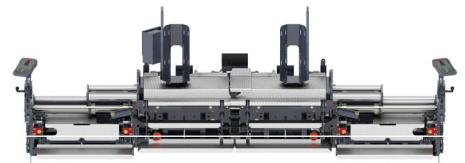

V6000TV / TVE

S/N	Service	Additional Info
D299000250	Bearing set - Tamper wing	2016 - 2019 version
D299000249	Bearing set - Tamper drive	2016 - 2019 version
4812035288	Gas hose kit	
4812035293	Heating element kit	Full screed
4812035298	Heating element kit	One section
4812032693	Screed plate kit	Hardox 500 without Tamper Blades
4812035305	Screed wear part kit	Hardox 500 with Tamper Blades, bottom plates
4812038827	Tamper bar kit	2016 - 2019 version
4812035549	Tamper guide plate kit	2016 - 2019 version
4812016503	Screed plate kit	Without Tamper Blades - for models manufactured from 2016 & 2017/2019 version
4812018802	Screed plate kit	With Tamper Blades - for models manufactured from 2016 & 2017/2019 version
4812202665	Screed plate kit	Hardox 500, 2017/2019 version
4812018804	Screed plate kit	Hardox 500 with Tamper Blades & Compactor Plates - 2017/2019 version
4812035287	Gas hose kit	
4812018786	Heating element kit	Without plug, one section - for models manufactured from 2016 with s/n 3102016, 3102022, 3101960, 3102031, 3102029, 3102035, 3102033, 3102040, 3102030, 3102017, 3101999
4812018795	Heating element kit	Without plug, whole screed - for models manufactured from 2016 with s/n 3102016, 3102022, 3101960, 3102031, 3102029, 3102035, 3102033, 3102040, 3102030, 3102017, 3101999
4812018787	Heating element kit	With plug, one section - valid for s/n 3102042, 3102060, 3102059 ff
4812018796	Heating element kit	With plug, whole screed - valid for s/n 3102042, 3102060, 3102059 ff
4812018796	Heating element kit	With plug, whole screed - valid for s/n 3102480, 3102492, 3102494, 3102500, 310501, 310505, 310506, 3102511, 3102512, 3102514, 3102515, 3102521, 3102558, ff, 2016 - 2019 version
4812019504	Screed wear part kit complete	Hardox 500 - including screed plates,tamper bars+ wear stripes, heating elements w/o plug - for models manufactured from 2016 with S/N 3102016, 3102022, 3101960, 3102031, 3102029, 3102035, 3102033, 3102040, 3102030, 3102017, 3101999 - only for E-Screeds
4812019505	Screed wear part kit complete	Hardox 500 - including screed plates,tamper bars+ wear stripes, heating elements with plug - for models manufactured from 2016 with s/n 3102042, 3102043, 3102056, 3102059, 3102060, 3102061 ff - only for E-Screeds
4812019498	Screed wear part kit complete	Hardox 500 - including screed plates,tamper bars+ wear stripes, heating elements - for models manufactured till 2015 - only for E-Screeds